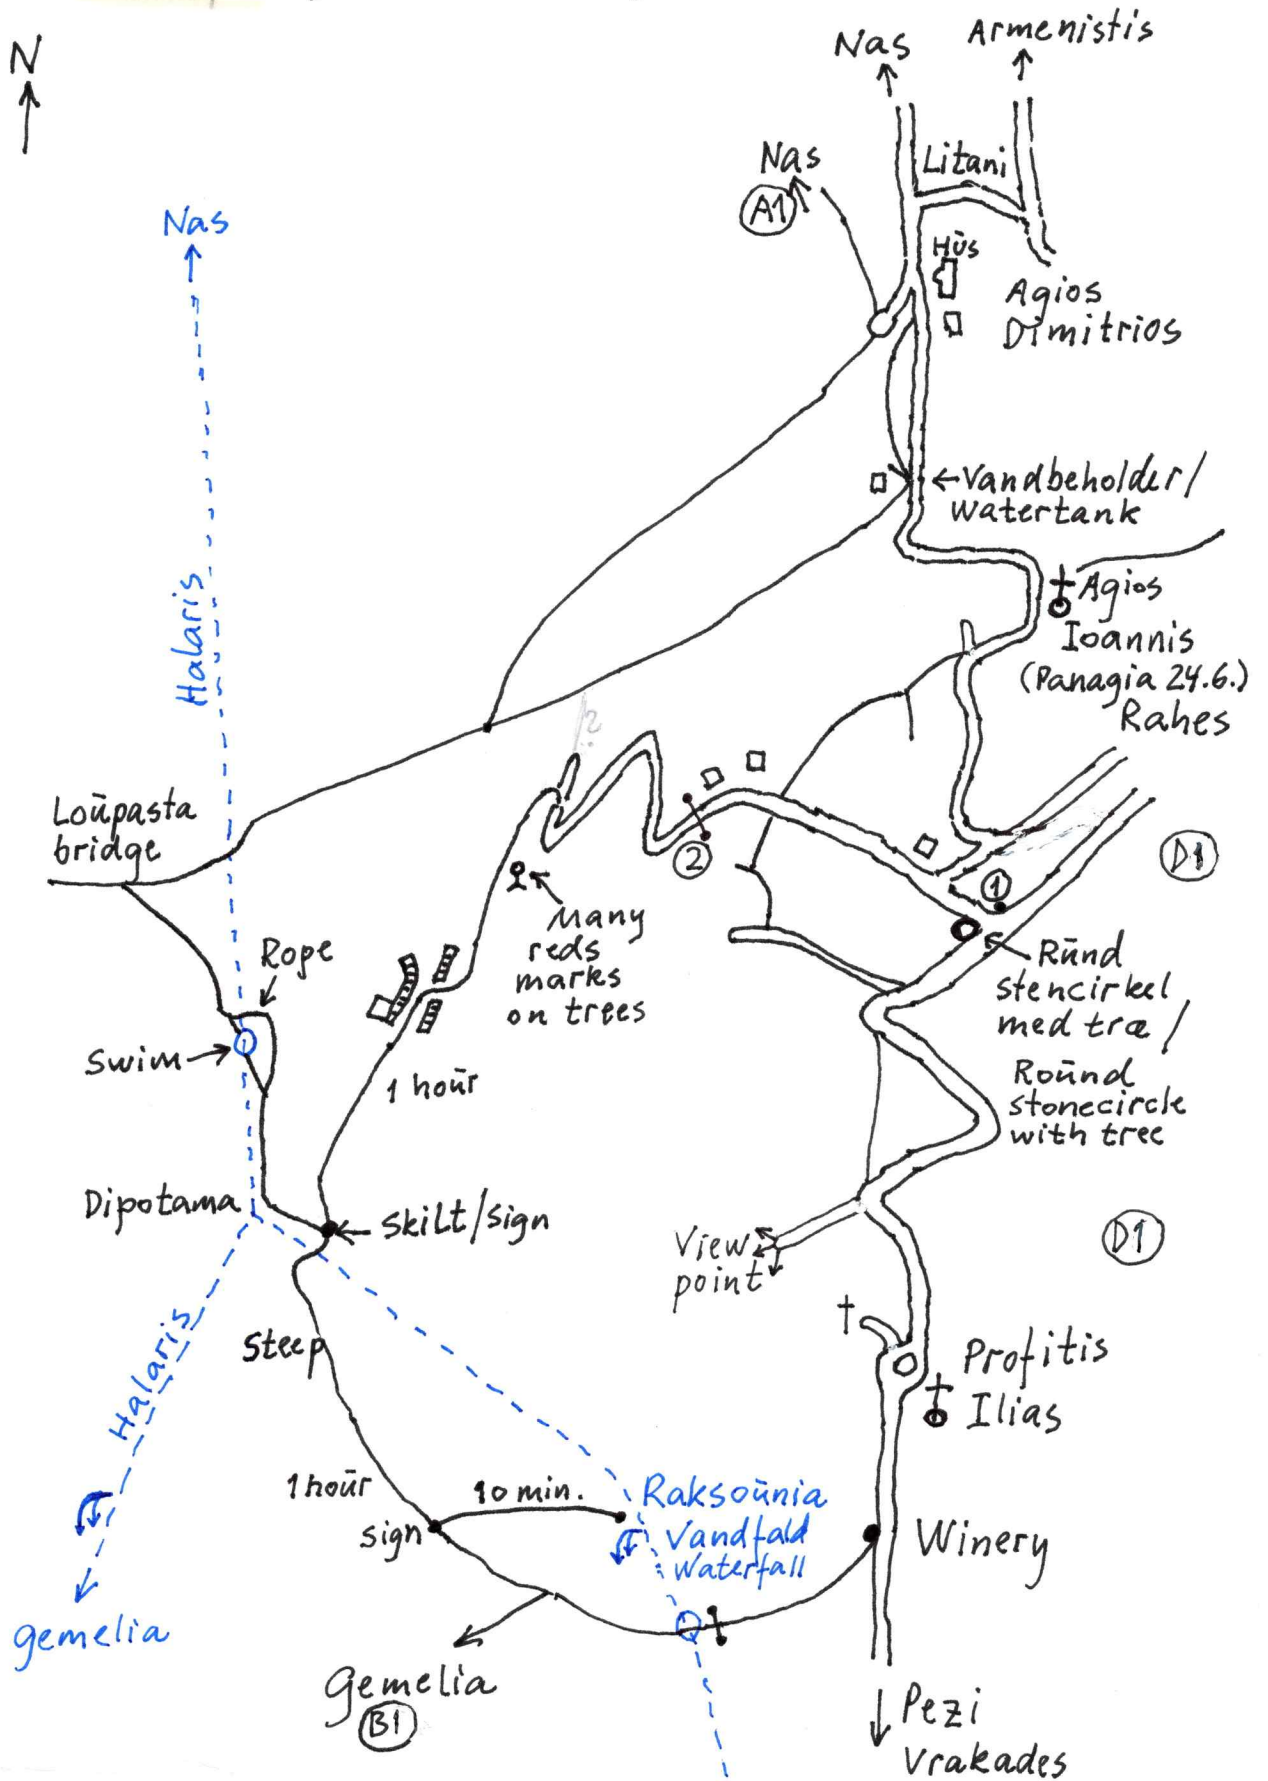

Westh of Agios Dimitrios og Rahes

- ① Sign: Odos Παπαροῦ Καλλι
- ② Gate, difficult to open